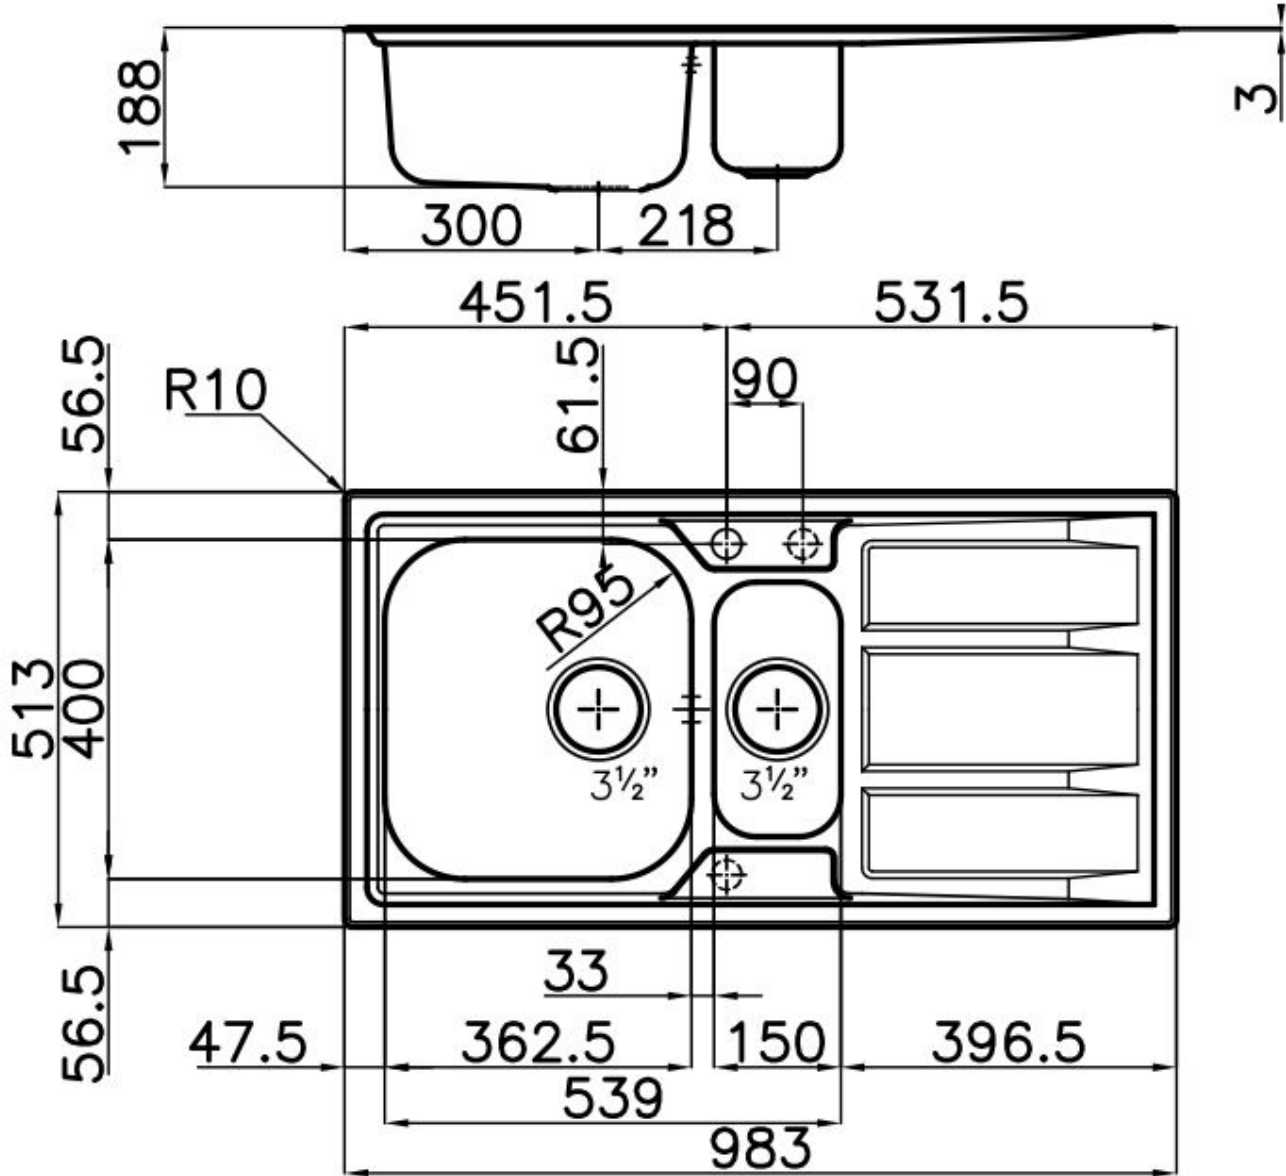

Sink Foster Marine

Bowl on the right

Kitchen Sinks

Code: 1977 961

DETAILS

Edge/Installation Type	Flat Edge
Material	Stainless steel AISI 316
Texture	Foster brushed
Base	60-80 cm
Dimensions	983x513 mm
Standard fittings	Fixing hooks, gasket, drain, overflow and siphon, boxed packing
Mixer holes	1 standard hole - 2nd and 3rd on request
Built-in hole	950x480 mm
Drainer	Yes

Width 98 cm

Bowl dimension 362,5x400 + 150x300mm

Notes: Preassembled seals

Number of bowls 2 bowls

Waste fitting 3,5" drain

FEATURES

2nd / 3rd hole available The sink can be customized with the execution on request of additional holes, usable for double-hole mixers, for remote controlled drains or for the installation of soap dispensers. The positions are marked on the drawings with dotted line holes.

Basket 3,5" waste fitting The drain is equipped with a large 3.5" drain, with the practical basket cap that prevents the discharge of solid parts.

TECHNICAL DATA

OPTIONAL ACCESSORIES

Glass chopping board
8631 300